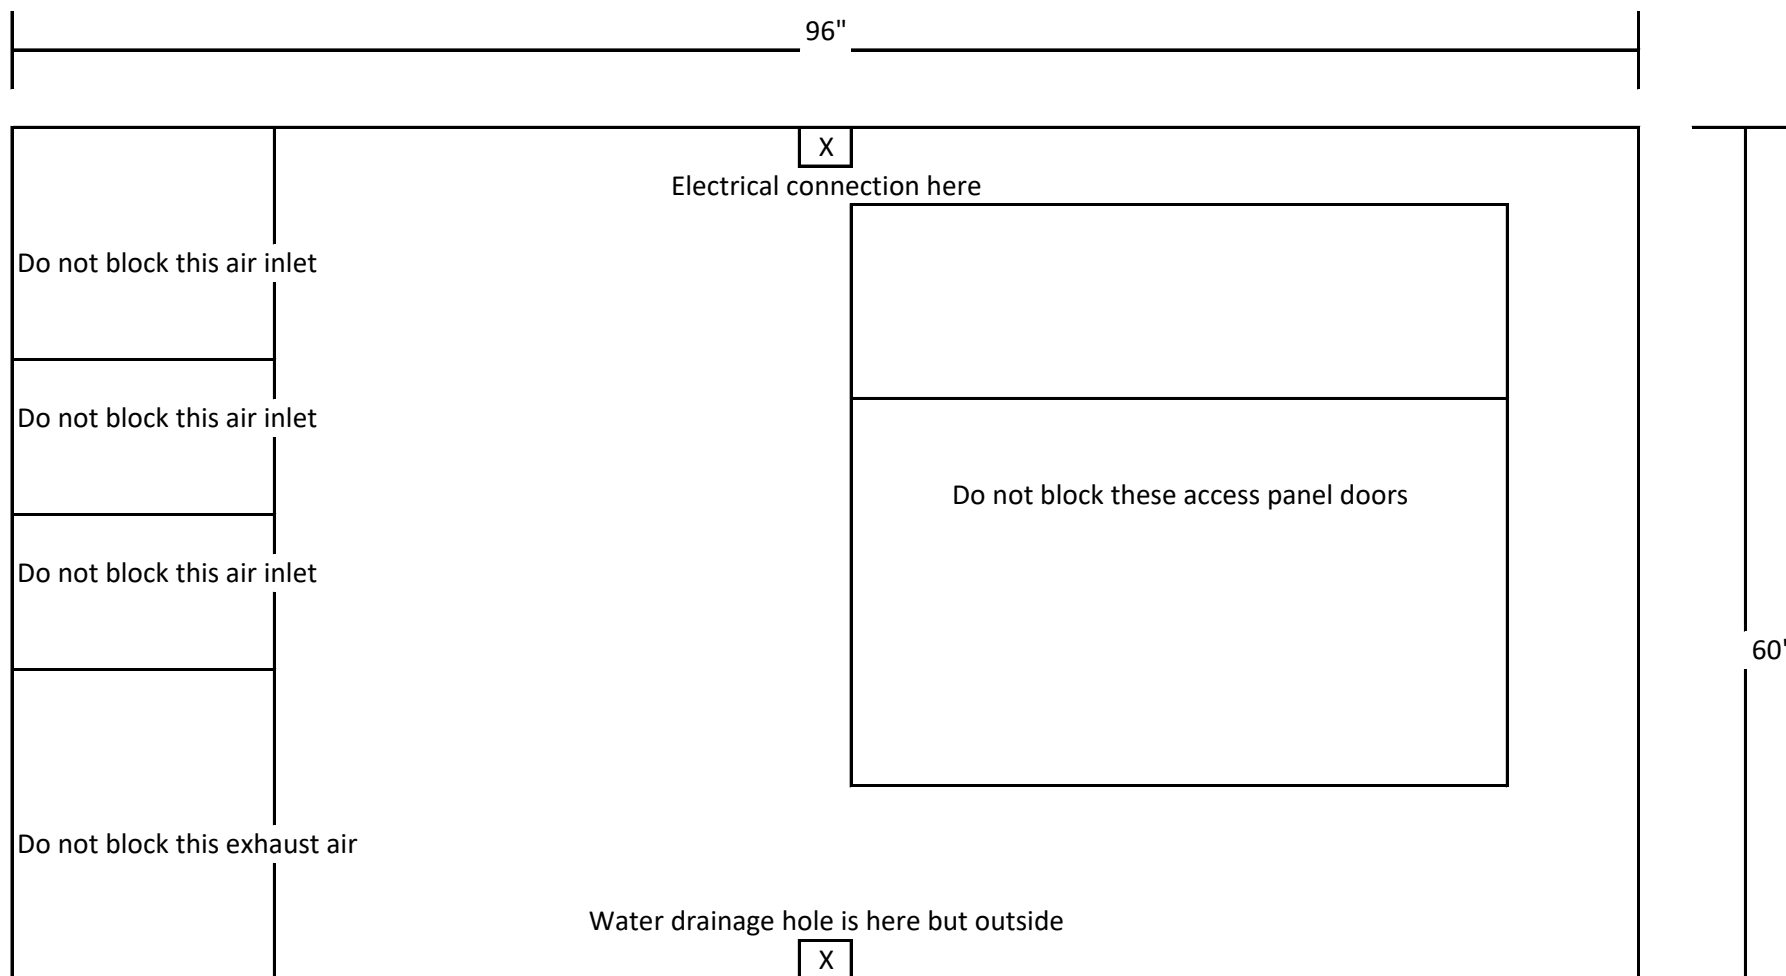

## RSO ESA-3000

### NOTES:

Rough Size Opening is 96" Wide x 60" High

Actual size of ESA-3000 is 94.5" Wide x 59.5" High

Recommended height above floor is 2'

Minimum clearance above unit is 6" from ceiling for electrical conduit

Do not install units directly over each other in multi story building. Must off set by a minimum of four feet

Do not exceed 80' between units